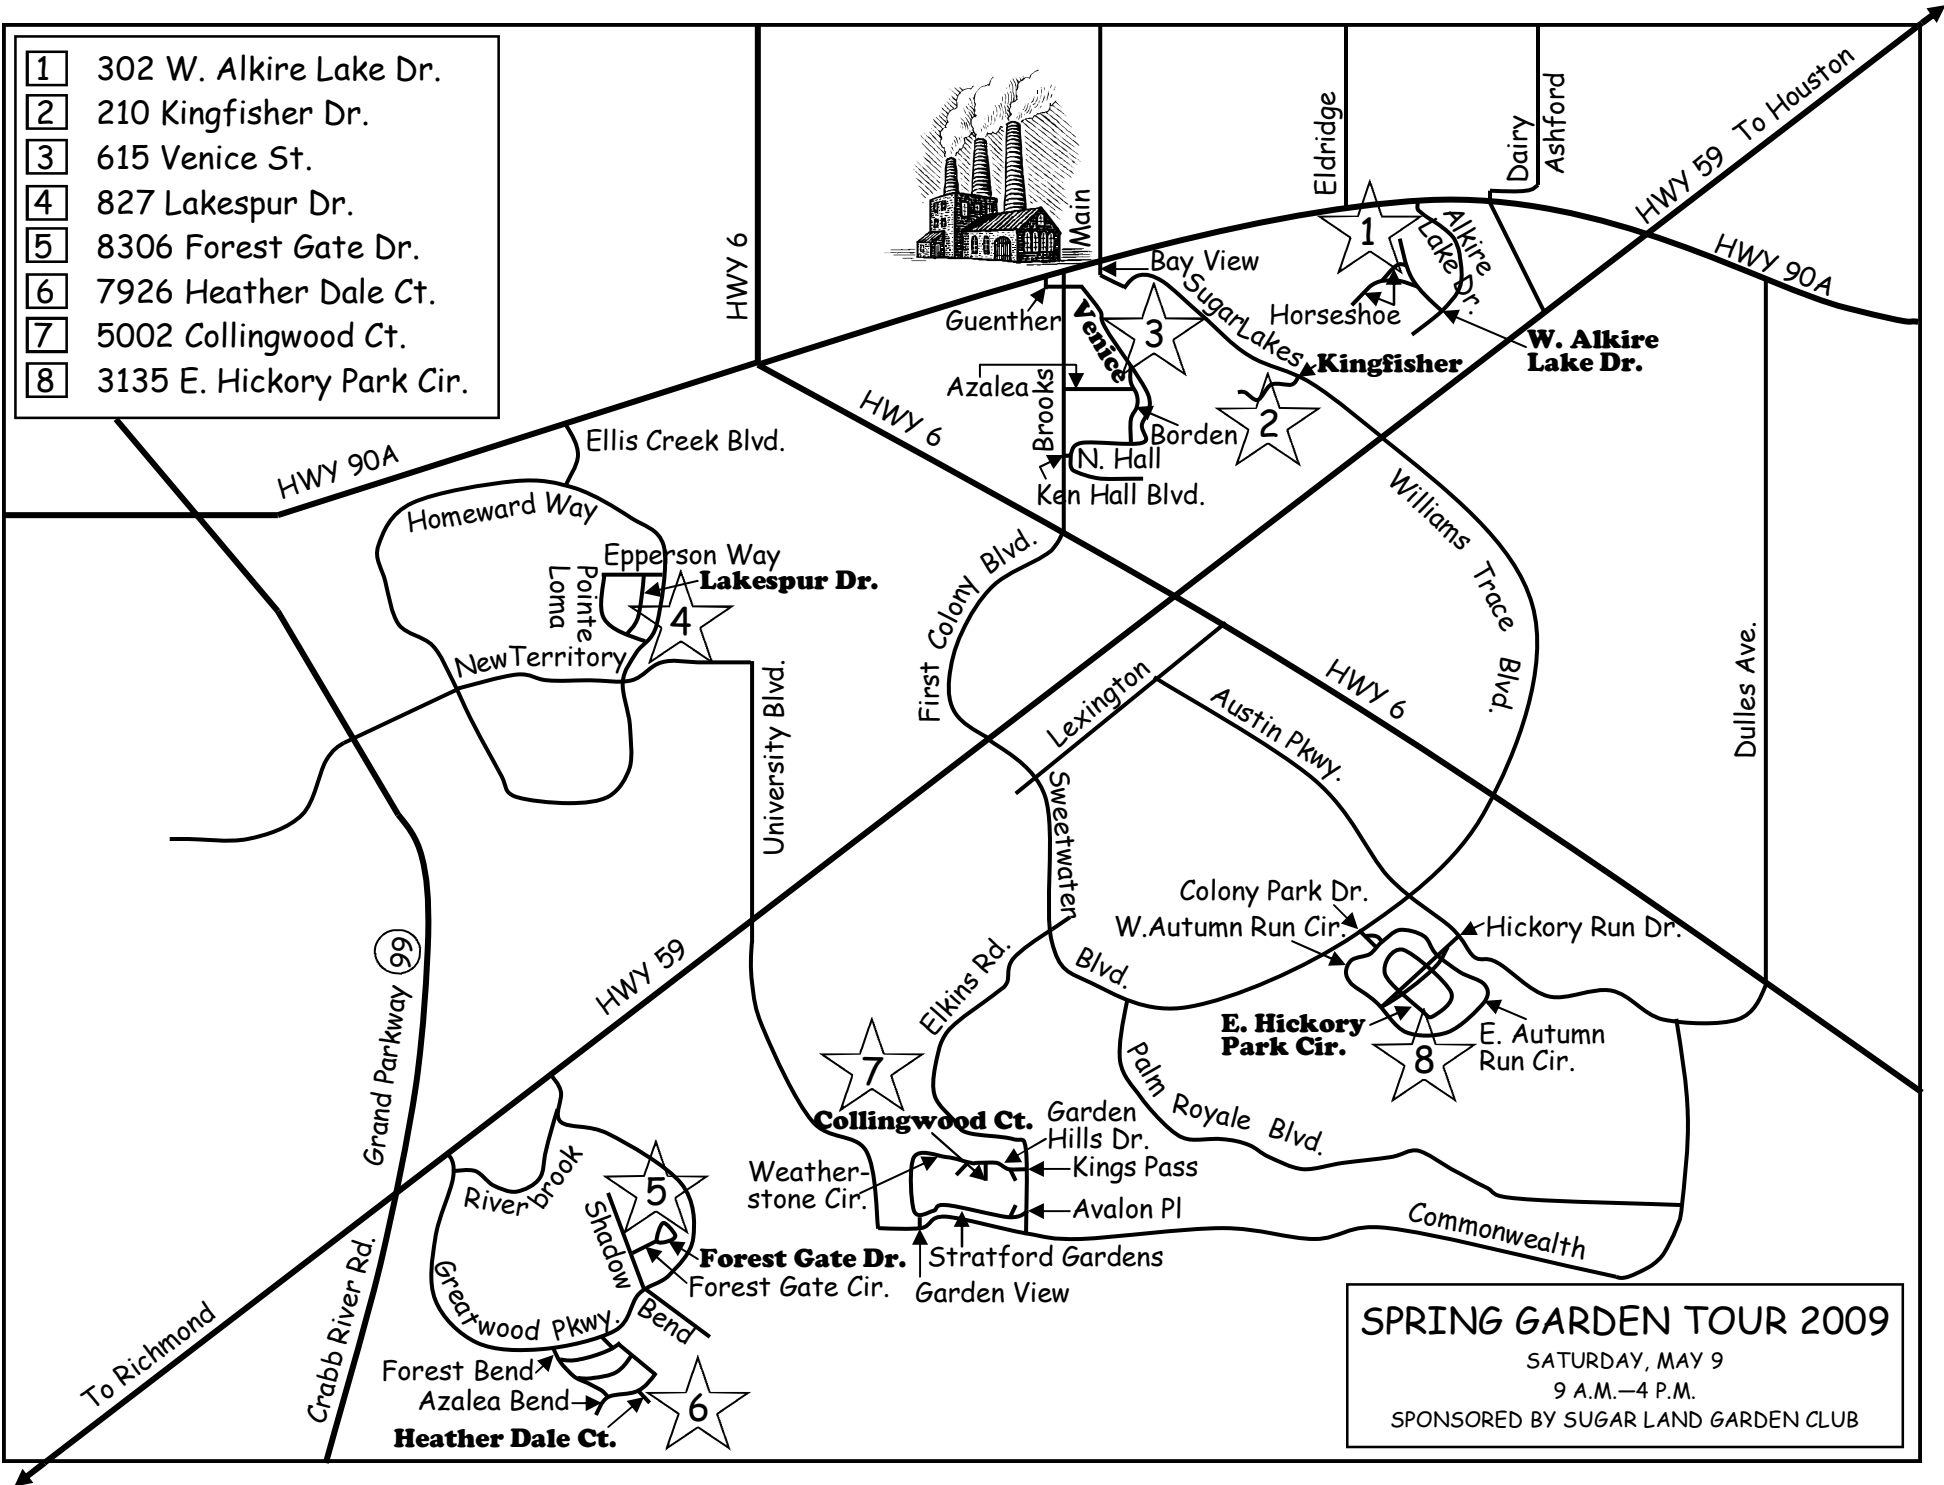

- 1 302 W. Alkire Lake Dr.
- 2 210 Kingfisher Dr.
- 3 615 Venice St.
- 4 827 Lakespur Dr.
- 5 8306 Forest Gate Dr.
- 6 7926 Heather Dale Ct.
- 7 5002 Collingwood Ct.
- 8 3135 E. Hickory Park Cir.

SPRING GARDEN TOUR 2009
 SATURDAY, MAY 9
 9 A.M.—4 P.M.
 SPONSORED BY SUGAR LAND GARDEN CLUB